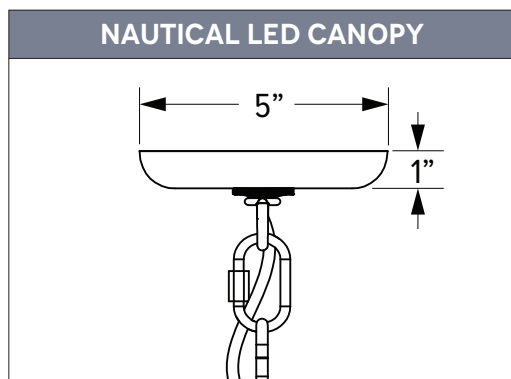

CHAIN HUNG (CNXX)	
CODE	LENGTH (L)
CN36	36" (3 Feet)
CN48	48" (4 Feet)
CN60	60" (5 Feet)
CN72	72" (6 Feet)

Custom lengths available upon request, contact factory for additional information.

CSA LISTED CORD OPTIONS