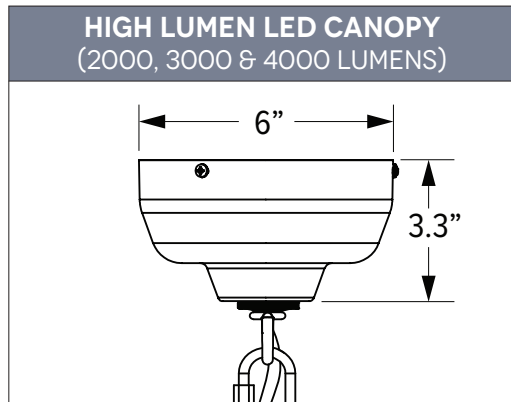

CHAIN HUNG (CNXX)	
CODE	LENGTH (L)
CN36	36" (3 Feet)
CN48	48" (4 Feet)
CN60	60" (5 Feet)
CN72	72" (6 Feet)

Custom lengths available upon request, contact factory for additional information.

CSA LISTED CORD OPTIONS