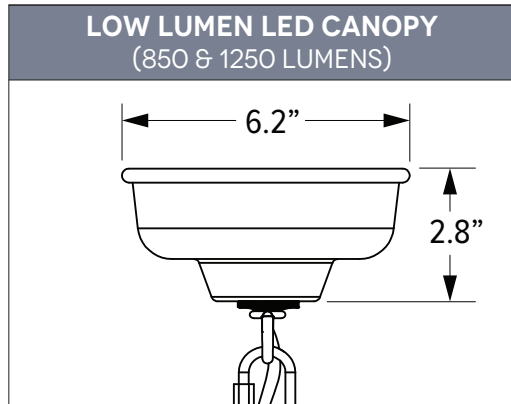

CHAIN HUNG (CNXX)	
CODE	LENGTH (L)
CN36	36" (3 Feet)
CN48	48" (4 Feet)
CN60	60" (5 Feet)
CN72	72" (6 Feet)

Custom lengths available upon request, contact factory for additional information.

CSA LISTED CORD OPTIONS